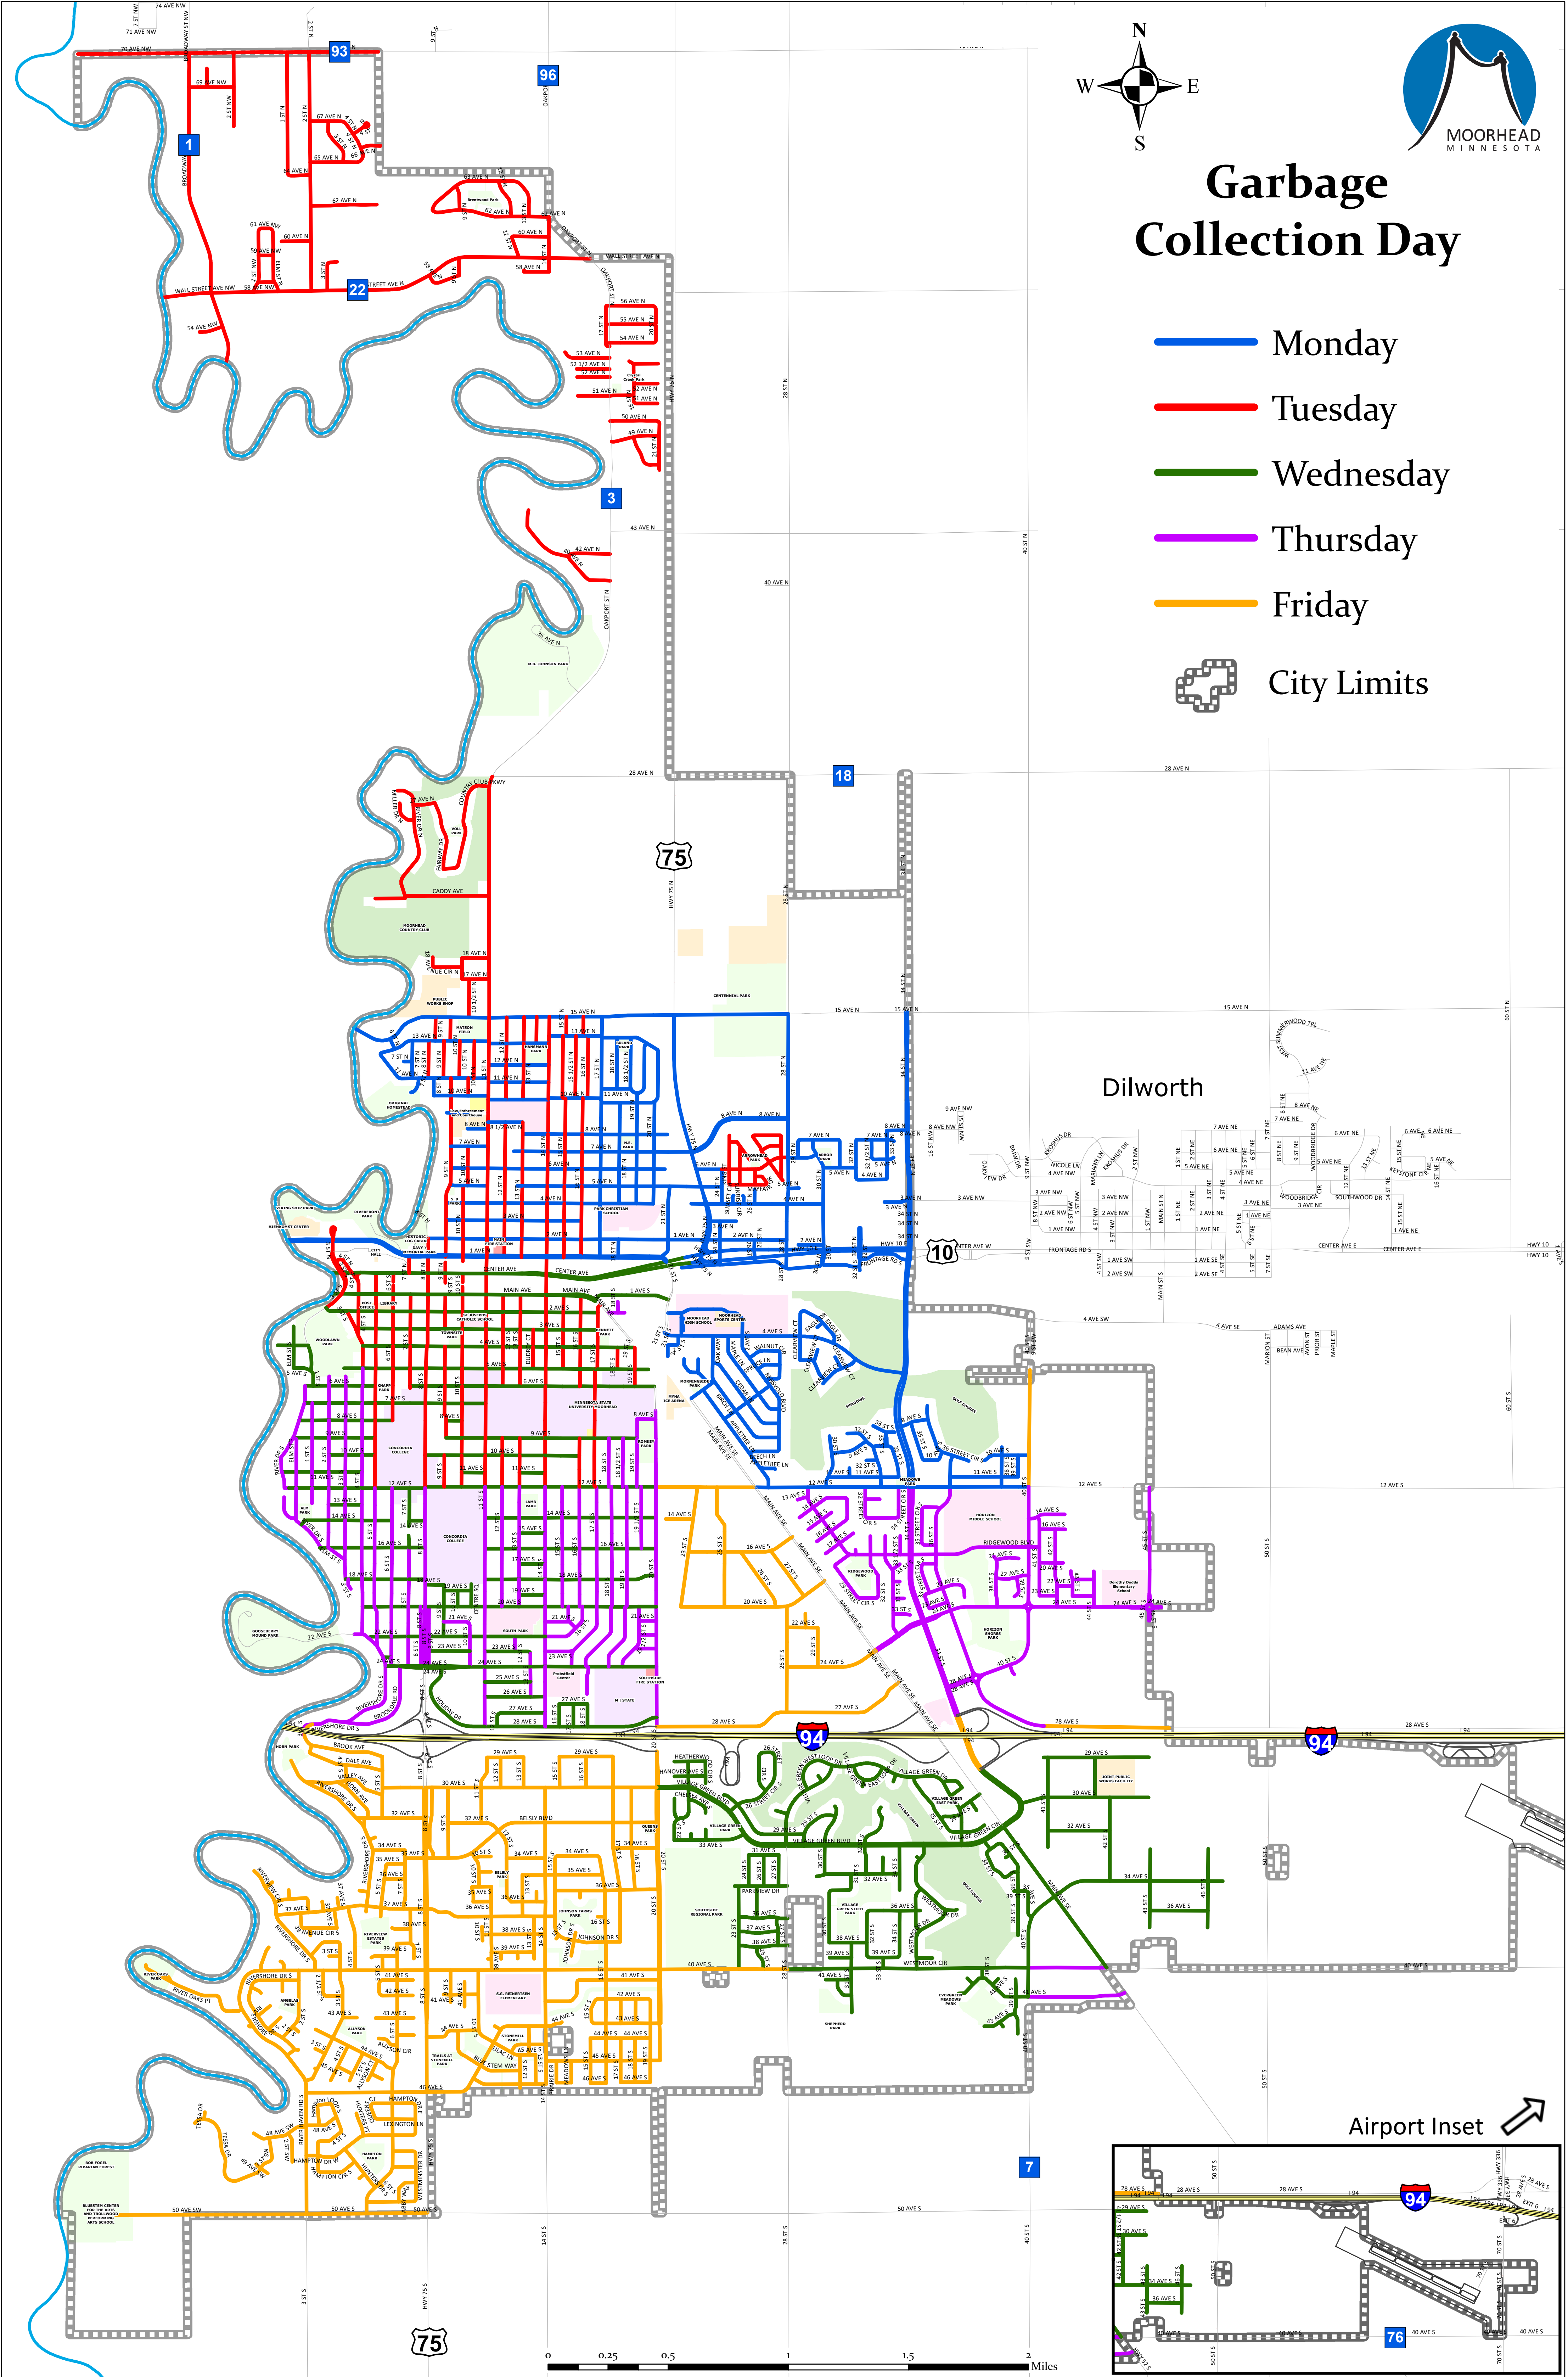

Garbage Collection Day

- Monday
- Tuesday
- Wednesday
- Thursday
- Friday
- City Limits

Dilworth

Airport Inset