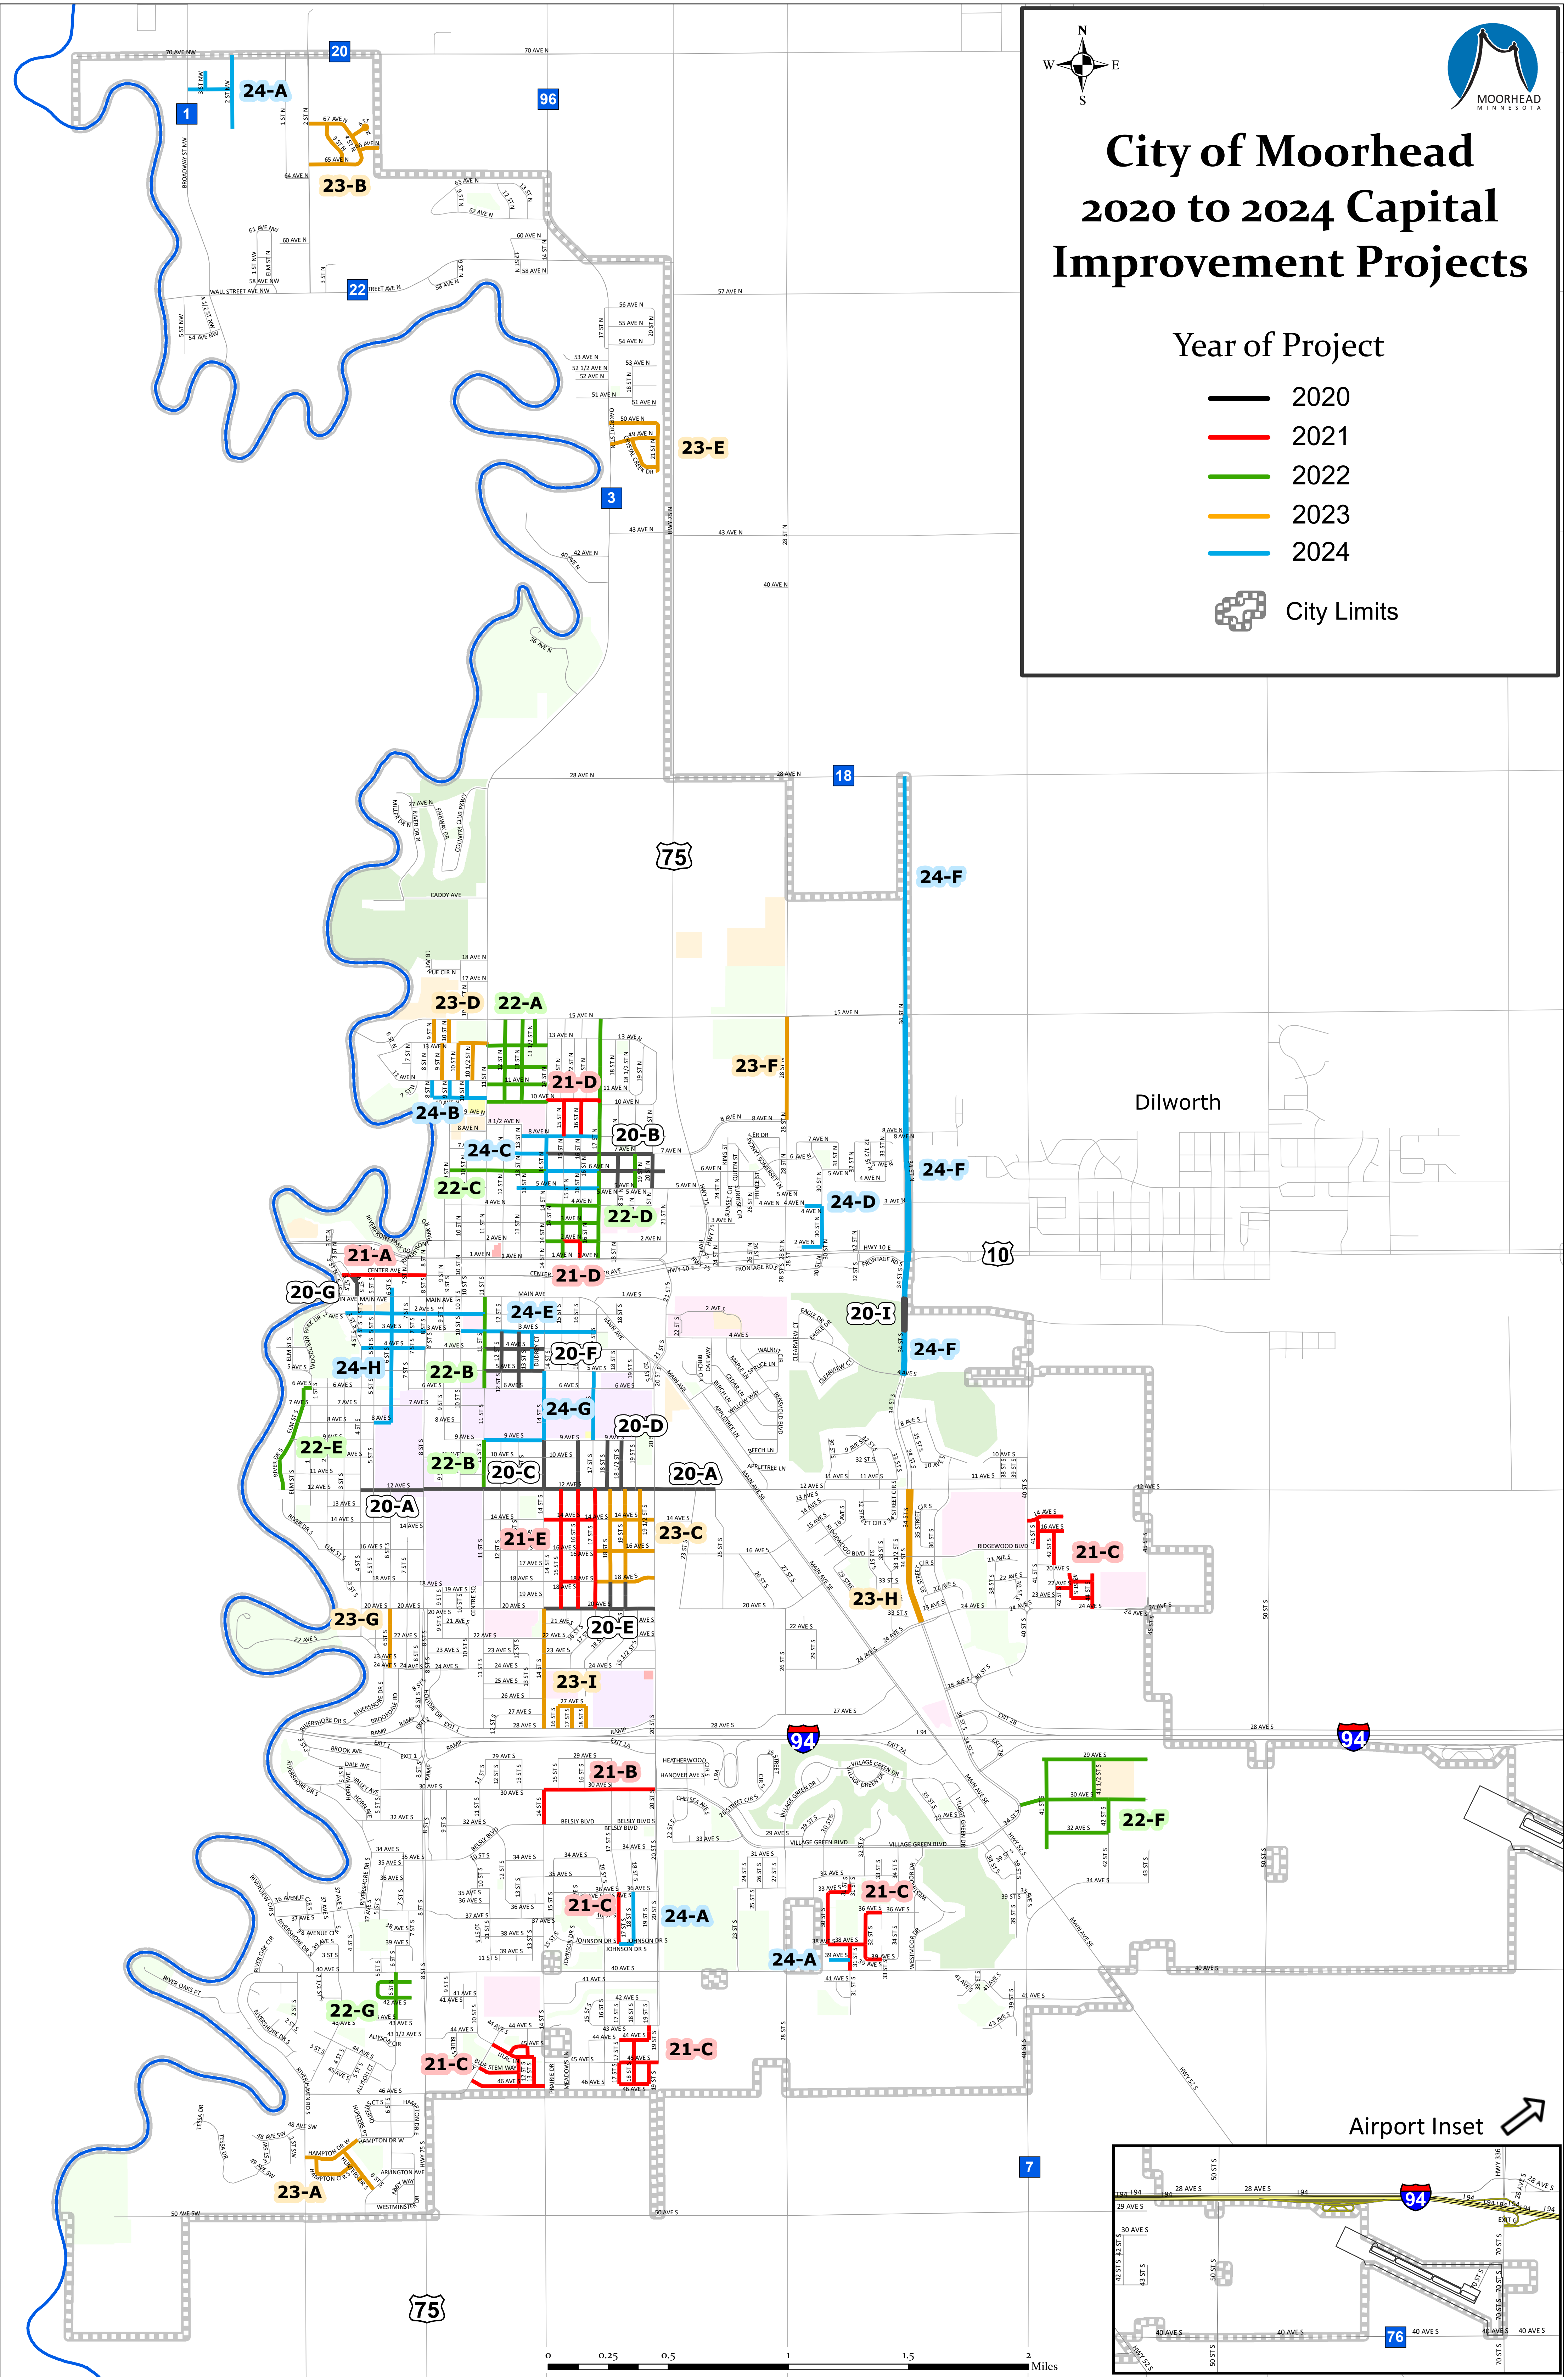

City of Moorhead 2020 to 2024 Capital Improvement Projects

Year of Project

- 2020
- 2021
- 2022
- 2023
- 2024

City Limits

Dilworth

Airport Inset