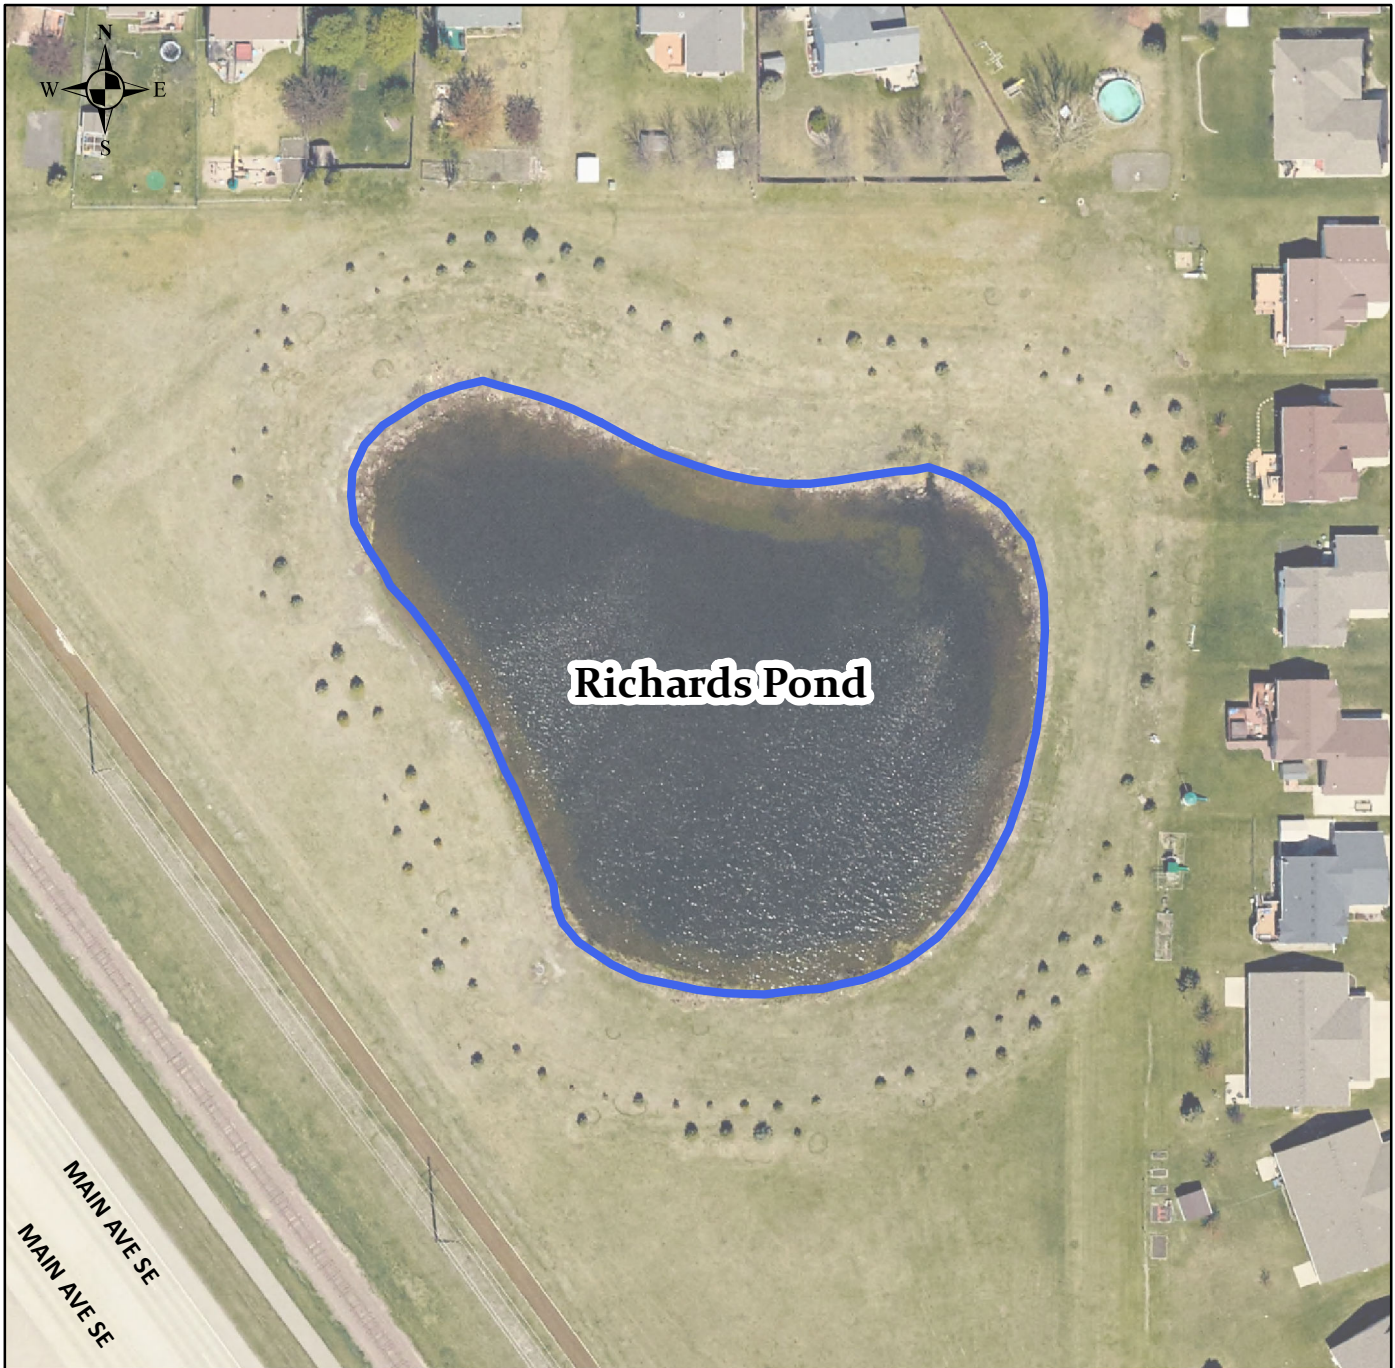

Adopt a Pond Information Map

Pond Name: McCara Pond 2

Adopting Group Name:

Adoption Term (2 Years):

Square Feet of Pond: 79,088

Linear Feet Length of Shoreline: 1,699

Adopt a Pond Information Map

Pond Name: Menards Pond 1

Adopting Group Name:

Adoption Term (2 Years):

Square Feet of Pond: 28,319

Linear Feet Length of Shoreline: 759

Adopt a Pond Information Map

Pond Name: Menards Pond 2

Adopting Group Name:

Adoption Term (2 Years):

Square Feet of Pond: 18,852

Linear Feet Length of Shoreline: 665

Adopt a Pond Information Map

Pond Name: Richards Pond

Adopting Group Name:

Adoption Term (2 Years):

Square Feet of Pond: 74,806

Linear Feet Length of Shoreline: 1,067

Adopt a Pond Information Map

Pond Name: Shepherd Meadows Pond

Adopting Group Name:

Adoption Term (2 Years):

Square Feet of Pond: 75,552

Linear Feet Length of Shoreline: 1,122

Adopt a Pond Information Map

Pond Name: Southfield/Prairie Meadows Pond