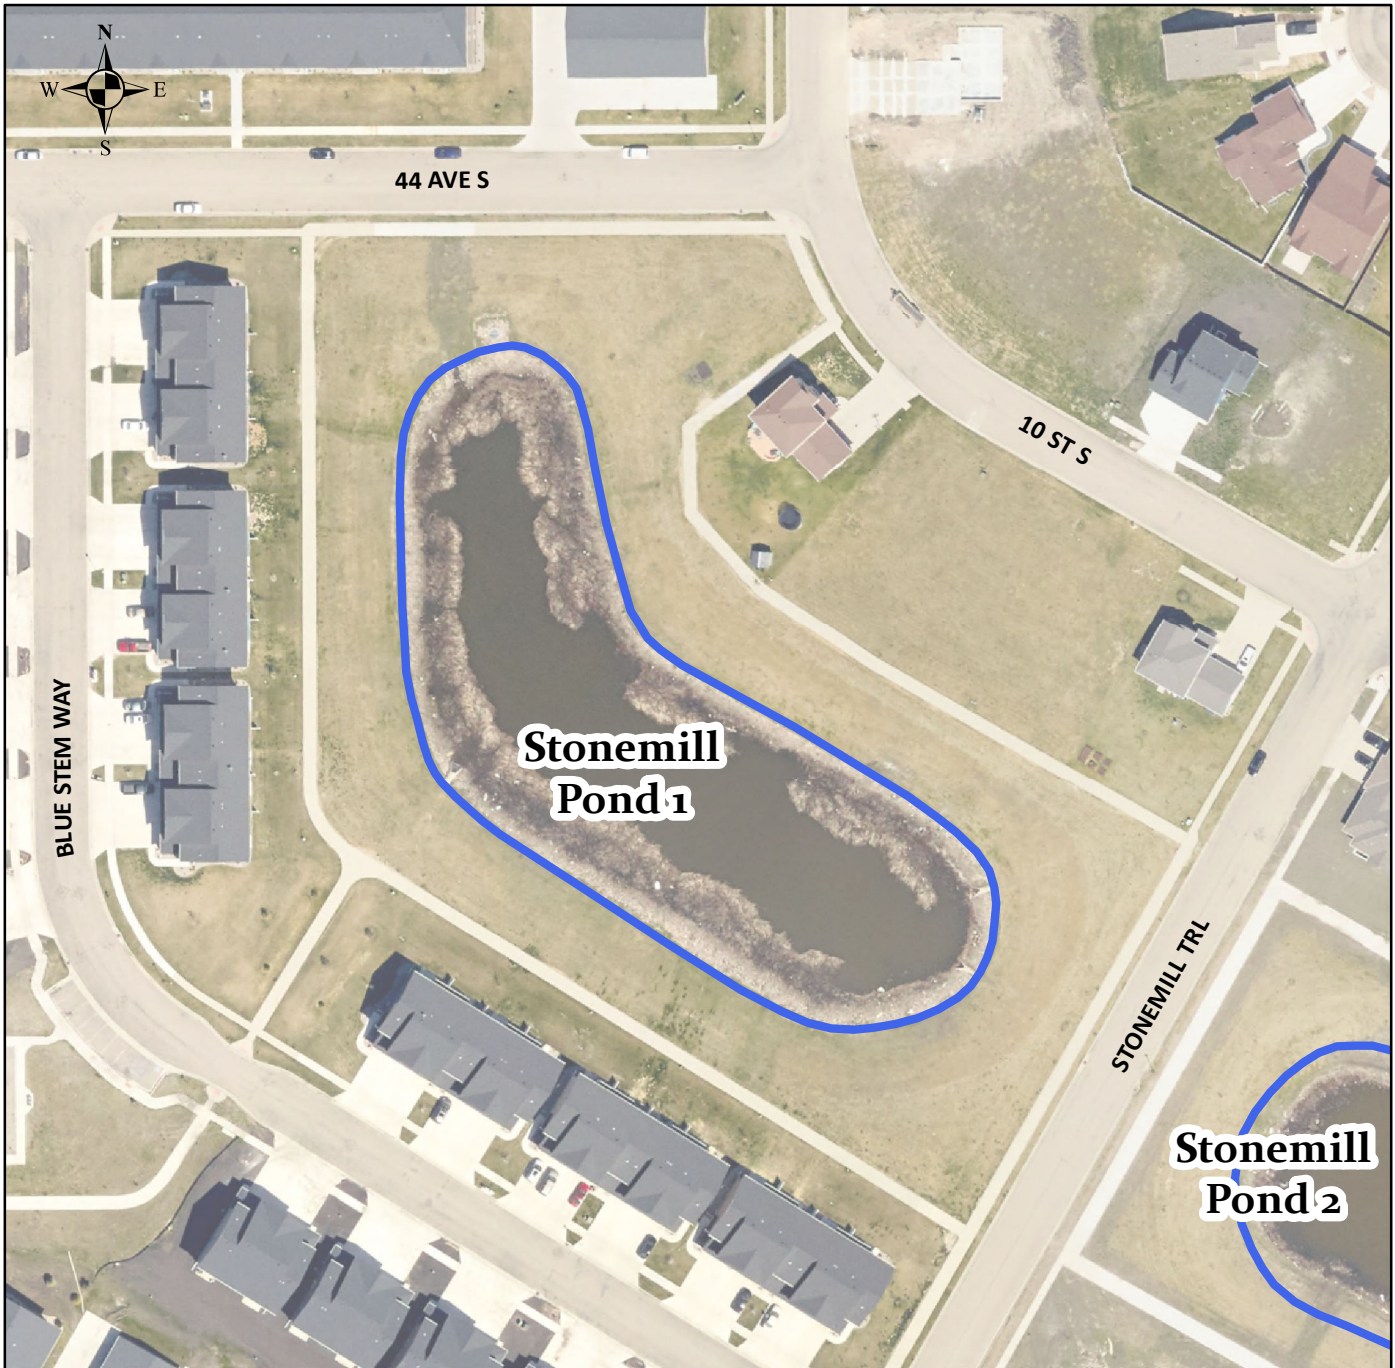

Adopt a Pond Information Map

Pond Name: Shepherd Meadows Pond

Adopting Group Name:

Adoption Term (2 Years):

Square Feet of Pond: 75,552

Linear Feet Length of Shoreline: 1,122

Adopt a Pond Information Map

Pond Name: Southfield/Prairie Meadows Pond

Adopting Group Name:

Adoption Term (2 Years):

Square Feet of Pond: 118,957

Linear Feet Length of Shoreline: 1,952

Adopt a Pond Information Map

Pond Name: Southside Regional Park Pond

Adopting Group Name:

Adoption Term (2 Years):

Square Feet of Pond: 311,678

Linear Feet Length of Shoreline: 3,088

0 65 130 260 Feet

Adopt a Pond Information Map

Pond Name: Stonemill Pond 1

Adopting Group Name:

Adoption Term (2 Years):

Square Feet of Pond: 68,802

Linear Feet Length of Shoreline: 1,198

0 45 90 180 Feet

Adopt a Pond Information Map

Pond Name: Stonemill Pond 2

Adopting Group Name:

Adoption Term (2 Years):

Square Feet of Pond: 44,039

Linear Feet Length of Shoreline: 821