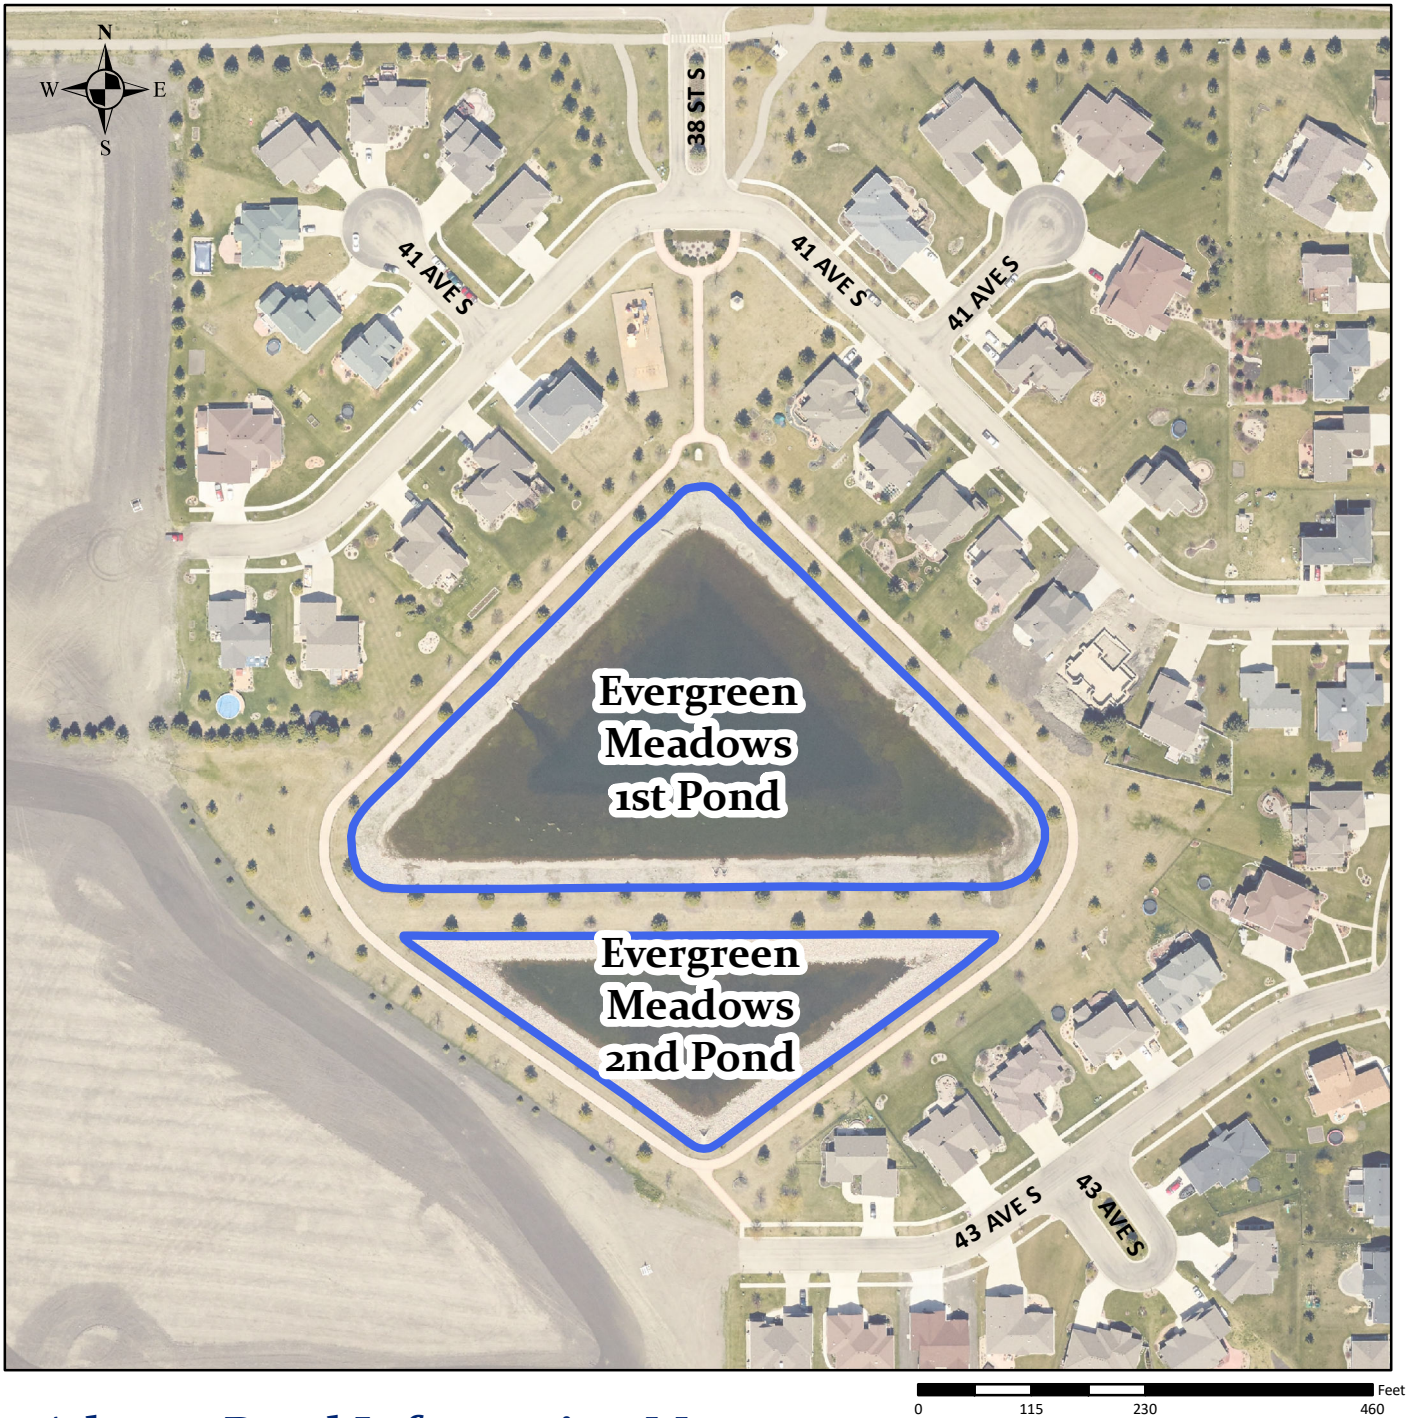

Linear Feet Length of Shoreline: 930

Adopt a Pond Information Map

Pond Name: Astrups Pond

Adopting Group Name:

Adoption Term (2 Years):

Square Feet of Pond: 23,632

Linear Feet Length of Shoreline: 701

0 37.5 75 150 Feet

Adopt a Pond Information Map

Pond Name: Comstock 5th Pond

Adopting Group Name:

Adoption Term (2 Years):

Square Feet of Pond: 22,749

Linear Feet Length of Shoreline: 607

Adopt a Pond Information Map

Pond Name: Evergreen Meadows 1st Pond

Adopting Group Name:

Adoption Term (2 Years):

Square Feet of Pond: 170,511

Linear Feet Length of Shoreline: 1,774

0 100 200 400 Feet

Adopt a Pond Information Map

Pond Name: Evergreen Meadows 2nd Pond

Adopting Group Name: