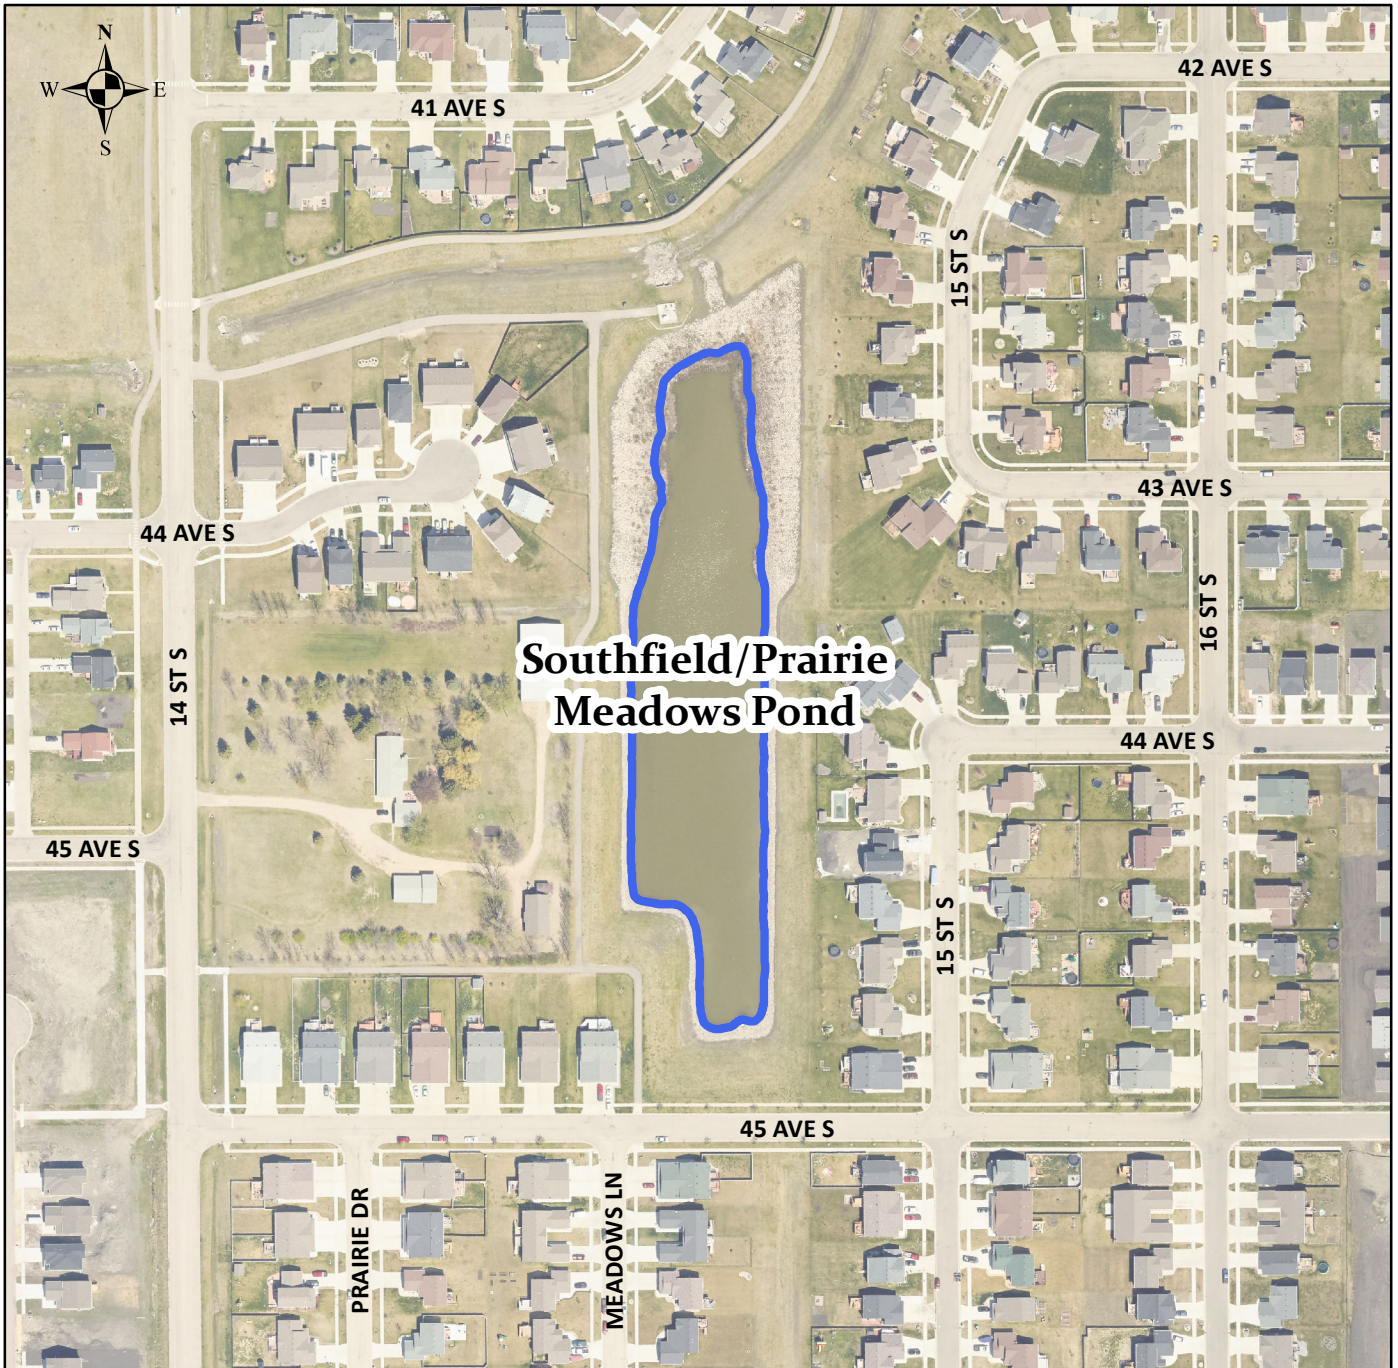

Square Feet of Pond: 18,852

Linear Feet Length of Shoreline: 665

Adopt a Pond Information Map

Pond Name: Richards Pond

Adopting Group Name:

Adoption Term (2 Years):

Square Feet of Pond: 74,806

Linear Feet Length of Shoreline: 1,067

Adopt a Pond Information Map

Pond Name: Shepherd Meadows Pond

Adopting Group Name:

Adoption Term (2 Years):

Square Feet of Pond: 75,552

Linear Feet Length of Shoreline: 1,122

Adopt a Pond Information Map

Pond Name: Southfield/Prairie Meadows Pond