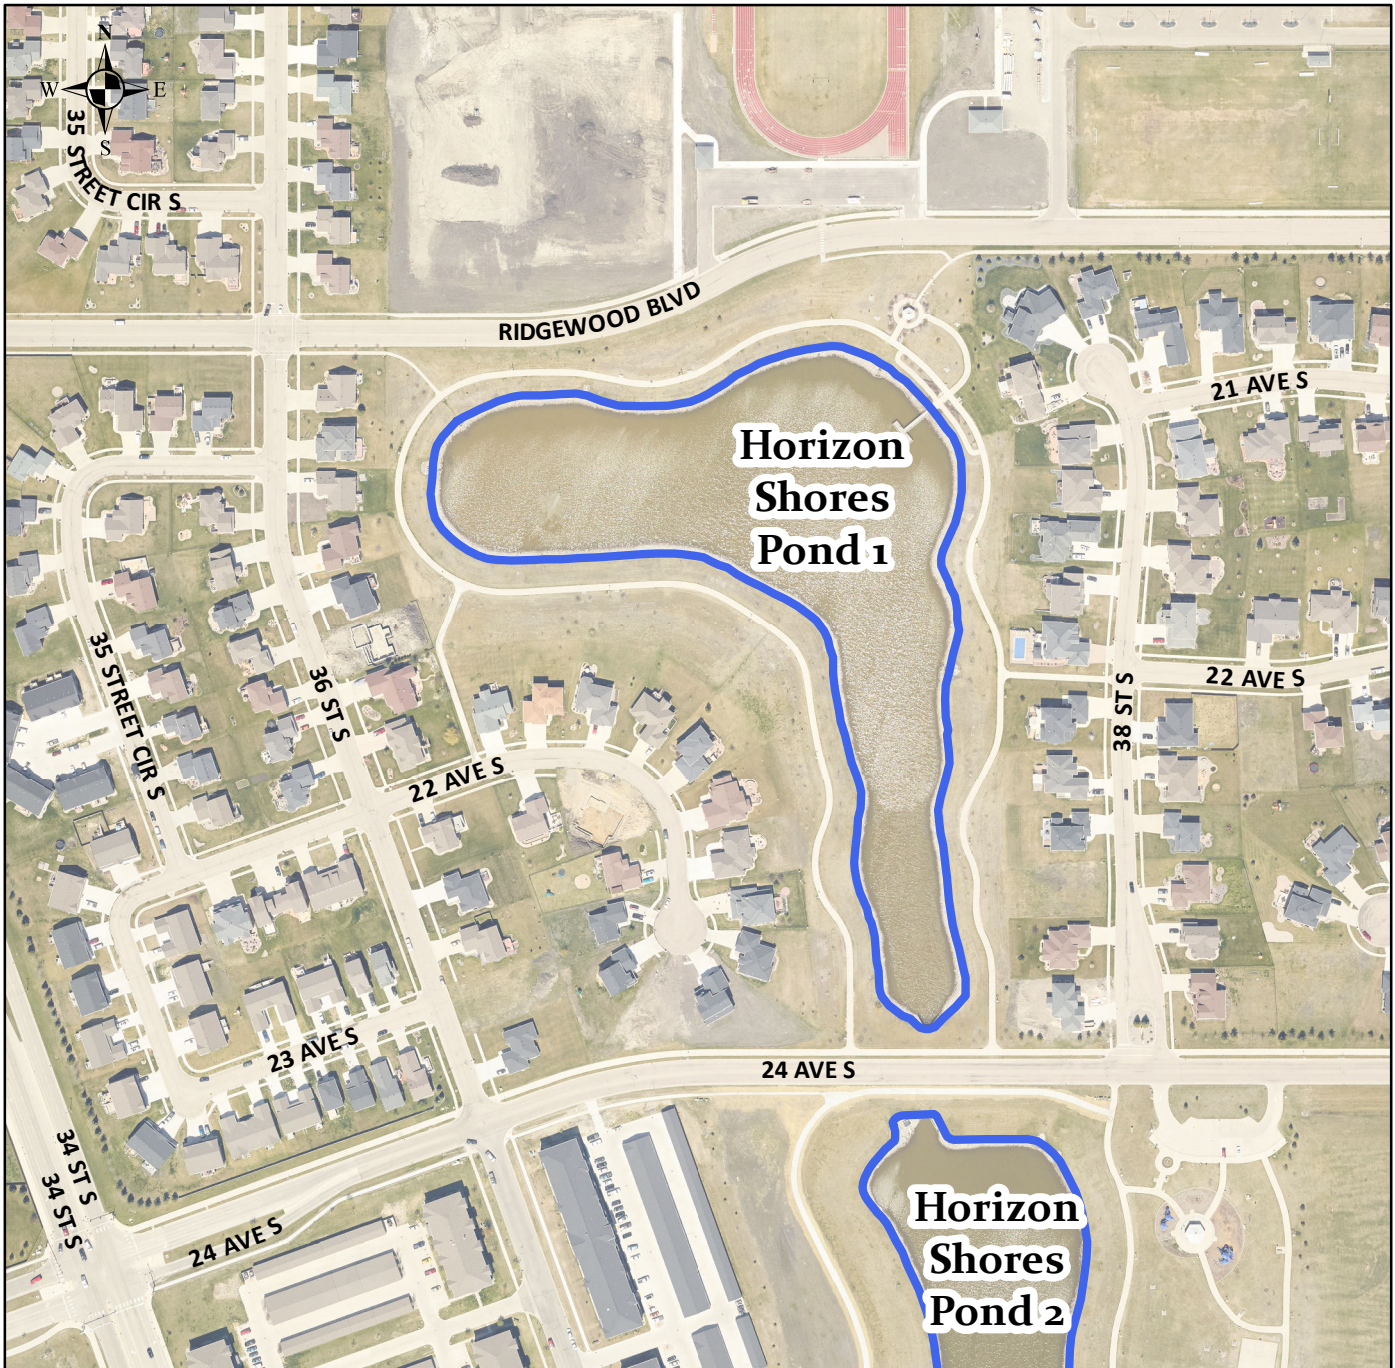

Linear Feet Length of Shoreline: 930

Adopt a Pond Information Map

Pond Name: Astrups Pond

Adopting Group Name:

Adoption Term (2 Years):

Square Feet of Pond: 23,632

Linear Feet Length of Shoreline: 701

0 37.5 75 150 Feet

Linear Feet Length of Shoreline: 1,047

0 55 110 220 Feet

Adopt a Pond Information Map

Pond Name: Hampton Pond 2

Adopting Group Name:

Adoption Term (2 Years):

Square Feet of Pond: 67,568

Linear Feet Length of Shoreline: 1,077

Adopt a Pond Information Map

Pond Name: Horizon Shores Pond 1

Adopting Group Name:

Adoption Term (2 Years):

Square Feet of Pond: 332,005

Linear Feet Length of Shoreline: 3,336

Adopt a Pond Information Map

Pond Name: Horizon Shores Pond 2