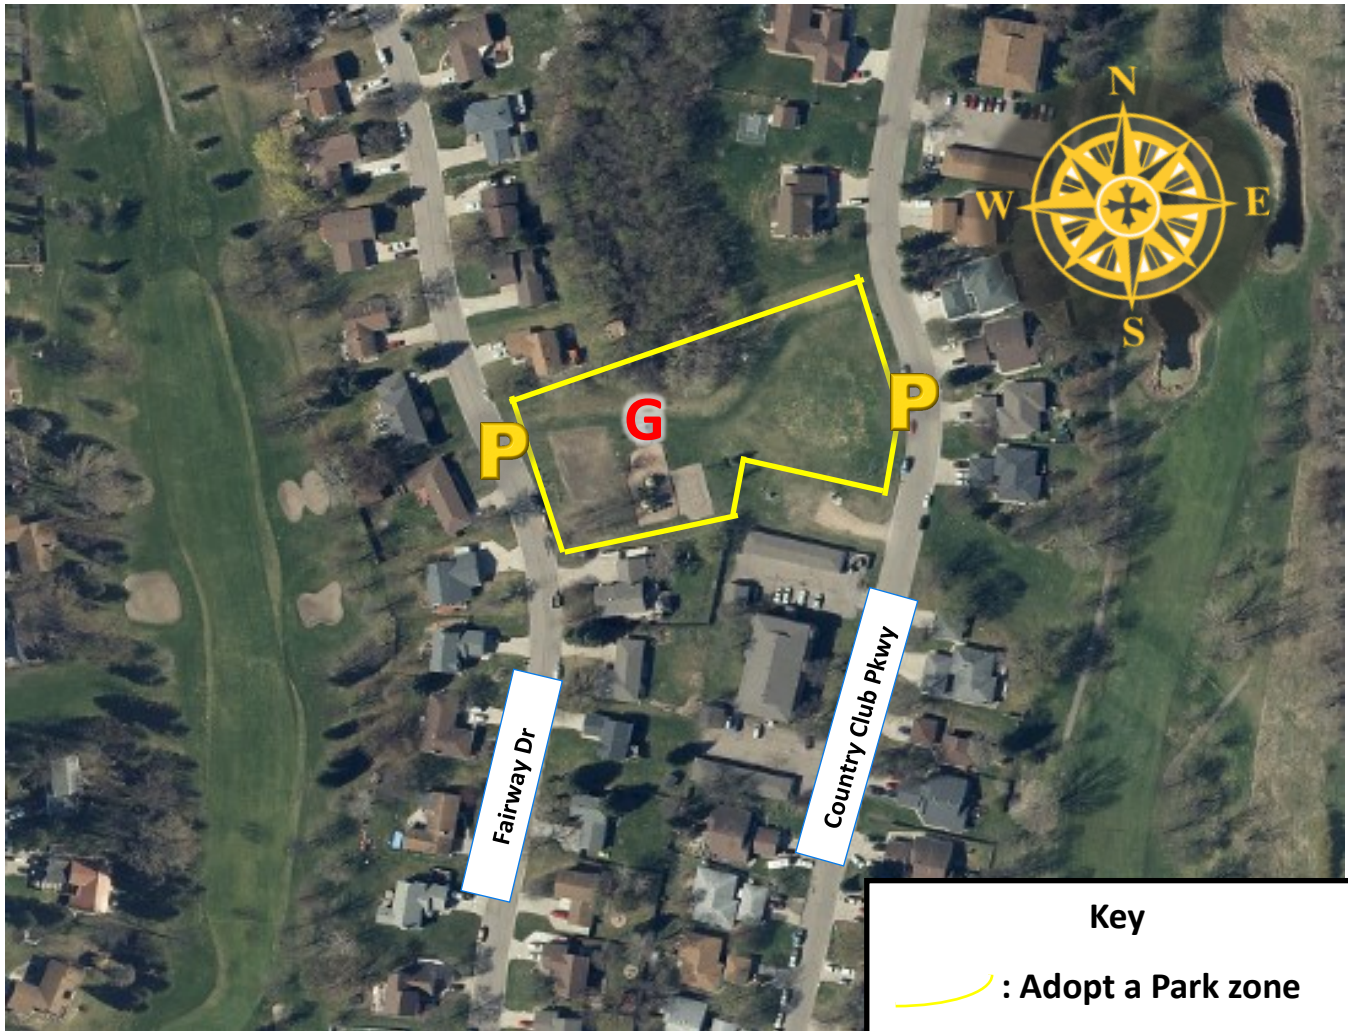

Parks and Recreation

1300 15th Ave N | Moorhead, MN 56560 | 218.299.5340

Adopt a Park: Voll

Zone Details

The park is bordered by Fairway Dr and Country Club Pkwy with housing and trees on the northern and southern ends.

Recommended Parking: Parking is available on Fairway Dr and Country Club Pkwy.

Adopted by:

Acres: 1.5

Garbage: Tied and placed inside the garbage cans in the park. Please notify Moorhead Parks and Recreation of location when complete with the clean up to have garbage bags picked up: parkandrec@moorheadmn.gov

Key	
	: Adopt a Park zone
	: Parking
	: Garbage Drop-off