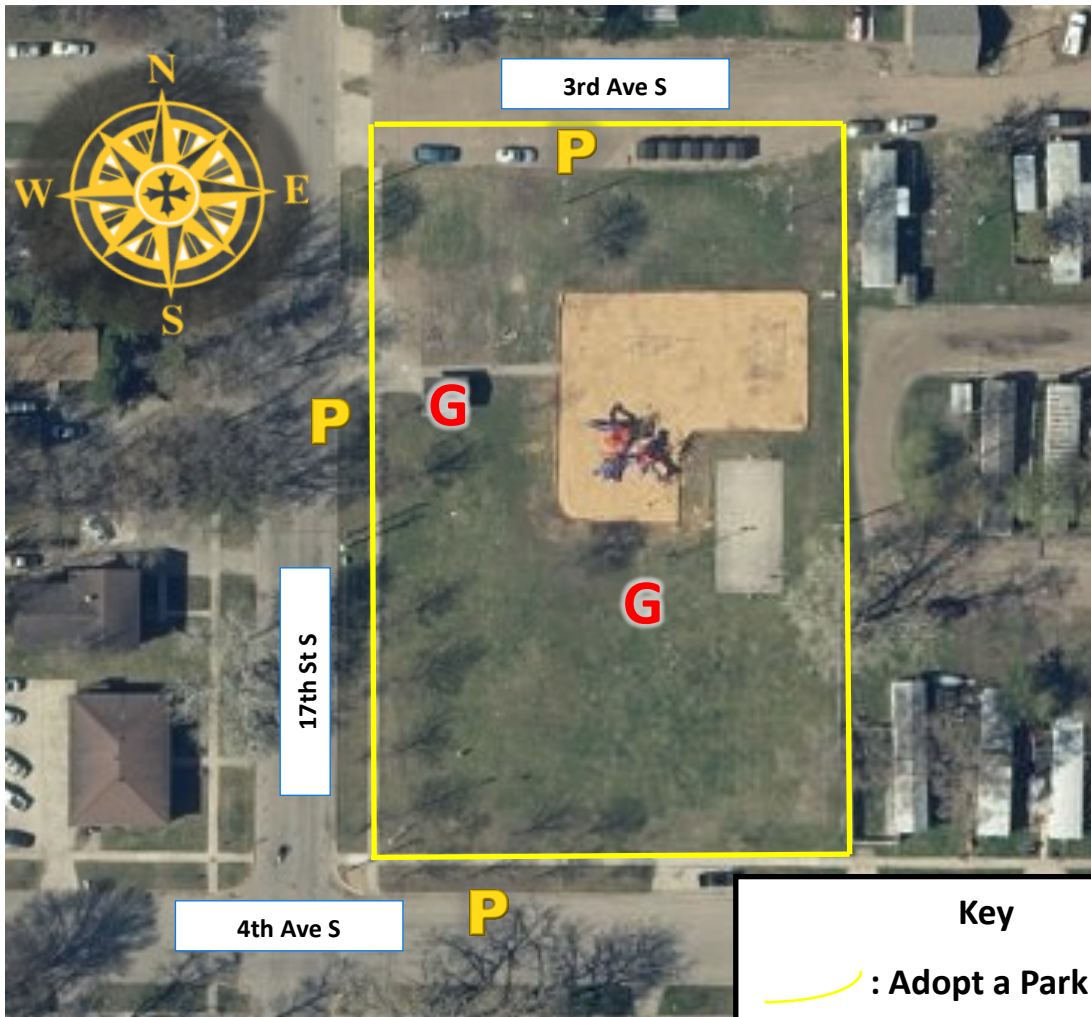

Parks and Recreation

1300 15th Ave N | Moorhead, MN 56560 | 218.299.5340

Adopt a Park: Bennett

Zone Details

The park is bordered by 3rd Ave S, 17th St S, and 4th Ave S with trees and fencing on its eastern end.

Recommended Parking: Parking is available along each of the streets around the park.

Adopted by:

Acres: 2

Garbage: Tied and placed inside the garbage cans in the park. Please notify Moorhead Parks and Recreation of location when complete with the clean up to have garbage bags picked up: parkandrec@moorheadmn.gov