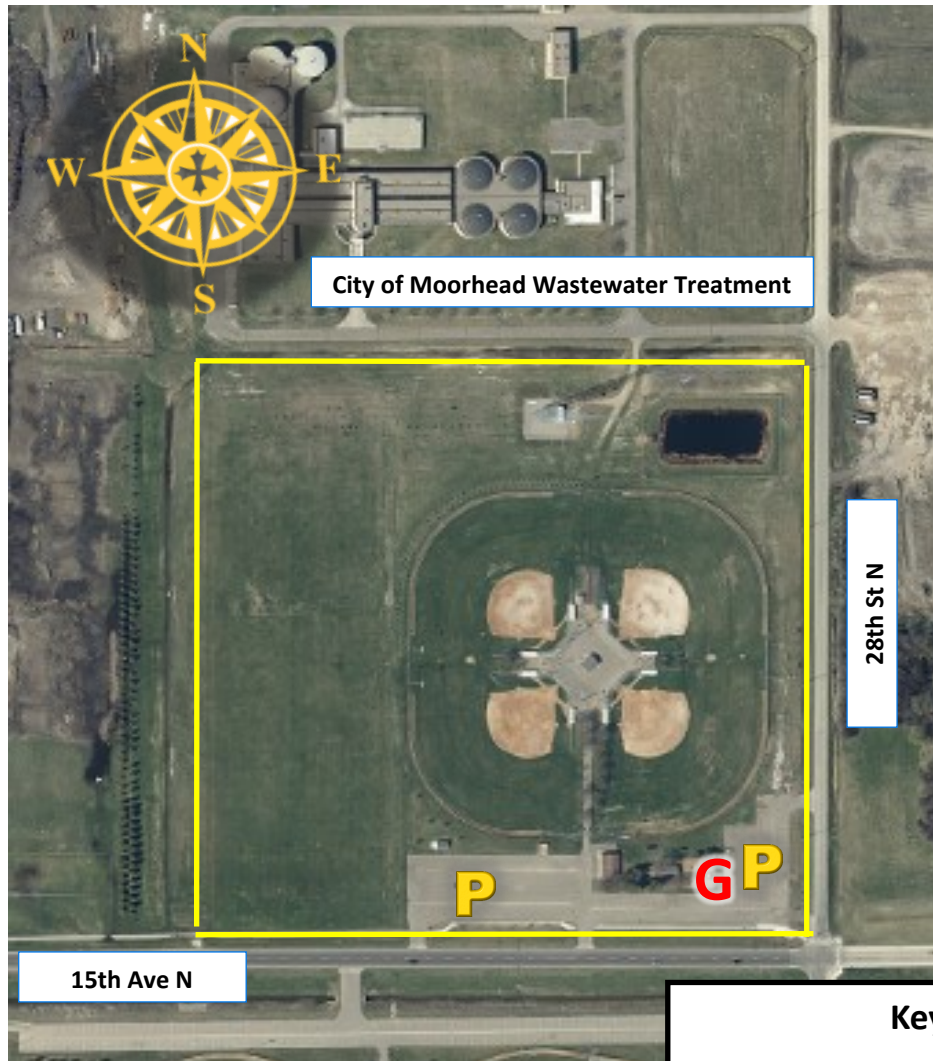

Parks and Recreation

1300 15th Ave N | Moorhead, MN 56560 | 218.299.5340

Adopt a Park: Centennial

Zone Details

The park is bordered by 15th Ave N and 28th St N with the City of Moorhead Wastewater Treatment Facility on its northern end.

Recommended Parking: Parking is available in the parking lots at the southern end of the ball diamonds.

Adopted by:

Acres: 34

Garbage: Tied and placed inside the garbage cans in the park. Please notify Moorhead Parks and Recreation of location when complete with the clean up to have garbage bags picked up: parkandrec@moorheadmn.gov

Key

- : Adopt a Park zone
- **P** : Parking
- **G** : Garbage Drop-off