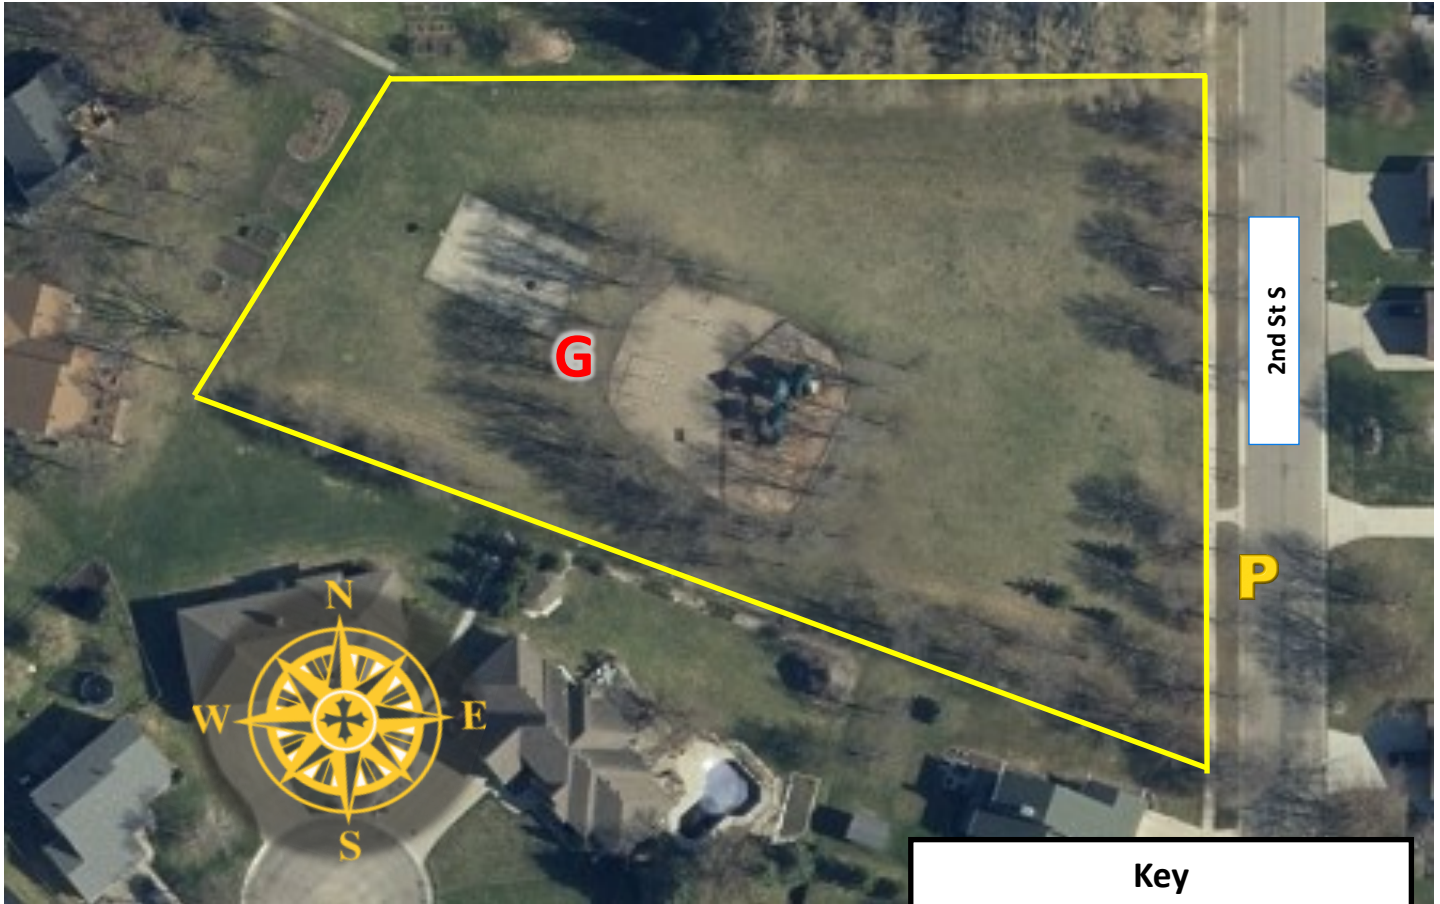

Adopted by:

Acres: 2.5

Garbage: Tied and placed inside the garbage cans in the park. Please notify Moorhead Parks and Recreation of location when complete with the clean up to have garbage bags picked up: parkandrec@moorheadmn.gov

Parks and Recreation

1300 15th Ave N | Moorhead, MN 56560 | 218.299.5340

Adopt a Park: Angelas

Key	
	: Adopt a Park zone
	: Parking
	: Garbage Drop-off

Zone Details

Park runs from 2nd St S to the walk path at the northwest corner, with trees bordering its northern and southern boundaries.