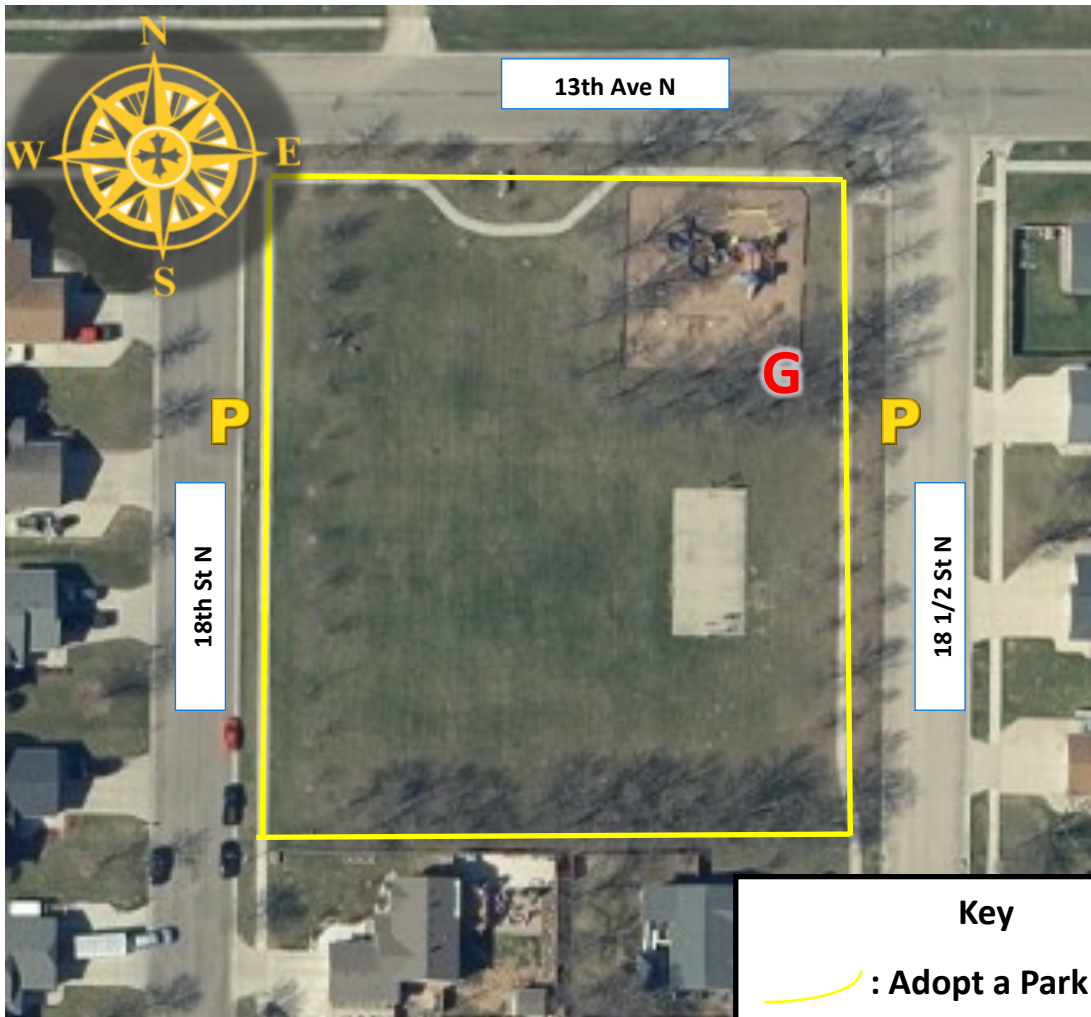

Parks and Recreation

1300 15th Ave N | Moorhead, MN 56560 | 218.299.5340

Adopt a Park: Buland

Zone Details

The park is bordered by 18th St N, 13th Ave N, and 18 1/2 St N with trees on its southern border.

Recommended Parking: Parking is available along each of the streets around the park.

Adopted by:

Acres: 1.5

Garbage: Tied and placed inside the garbage cans in the park. Please notify Moorhead Parks and Recreation of location when complete with the clean up to have garbage bags picked up: parkandrec@moorheadmn.gov