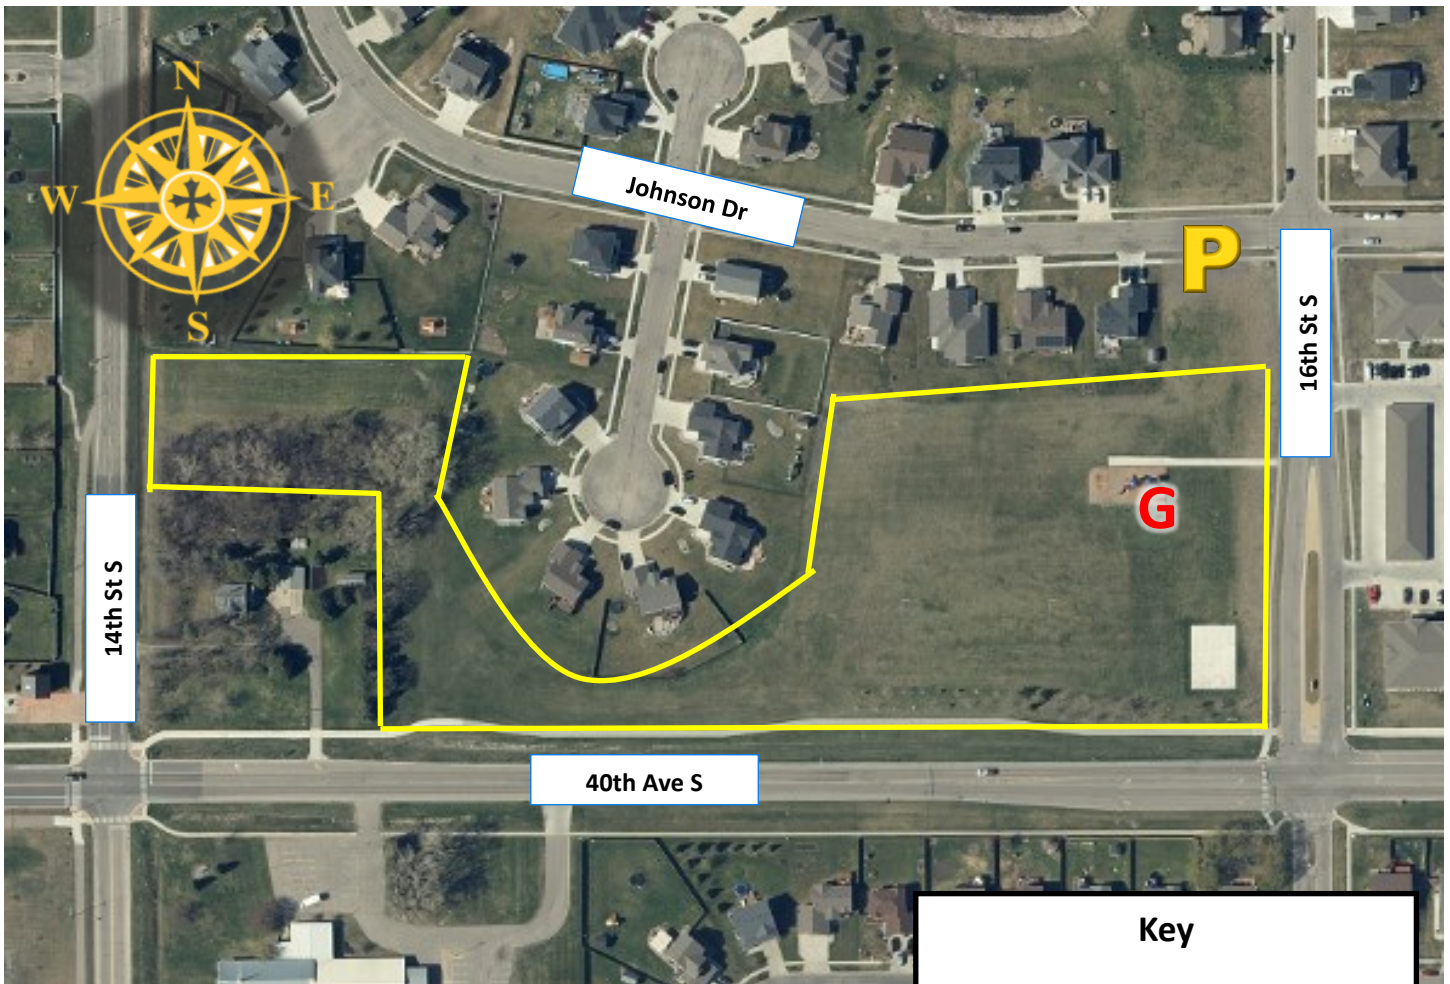

Parks and Recreation

1300 15th Ave N | Moorhead, MN 56560 | 218.299.5340

Adopt a Park: Johnson Farms

Key	
	: Adopt a Park zone
	: Parking
	: Garbage Drop-off

Zone Details

The park is surrounded by Johnson Dr, 14th St S, 16th St S, and 40th Ave S, with housing and trees as the zone boundaries.

Recommended Parking: Parking is available all around the park.

Adopted by:

Acres: 7

Garbage: Tied and placed inside the garbage cans in the park. Please notify Moorhead Parks and Recreation of location when complete with the clean up to have garbage bags picked up: parkandrec@moorheadmn.gov