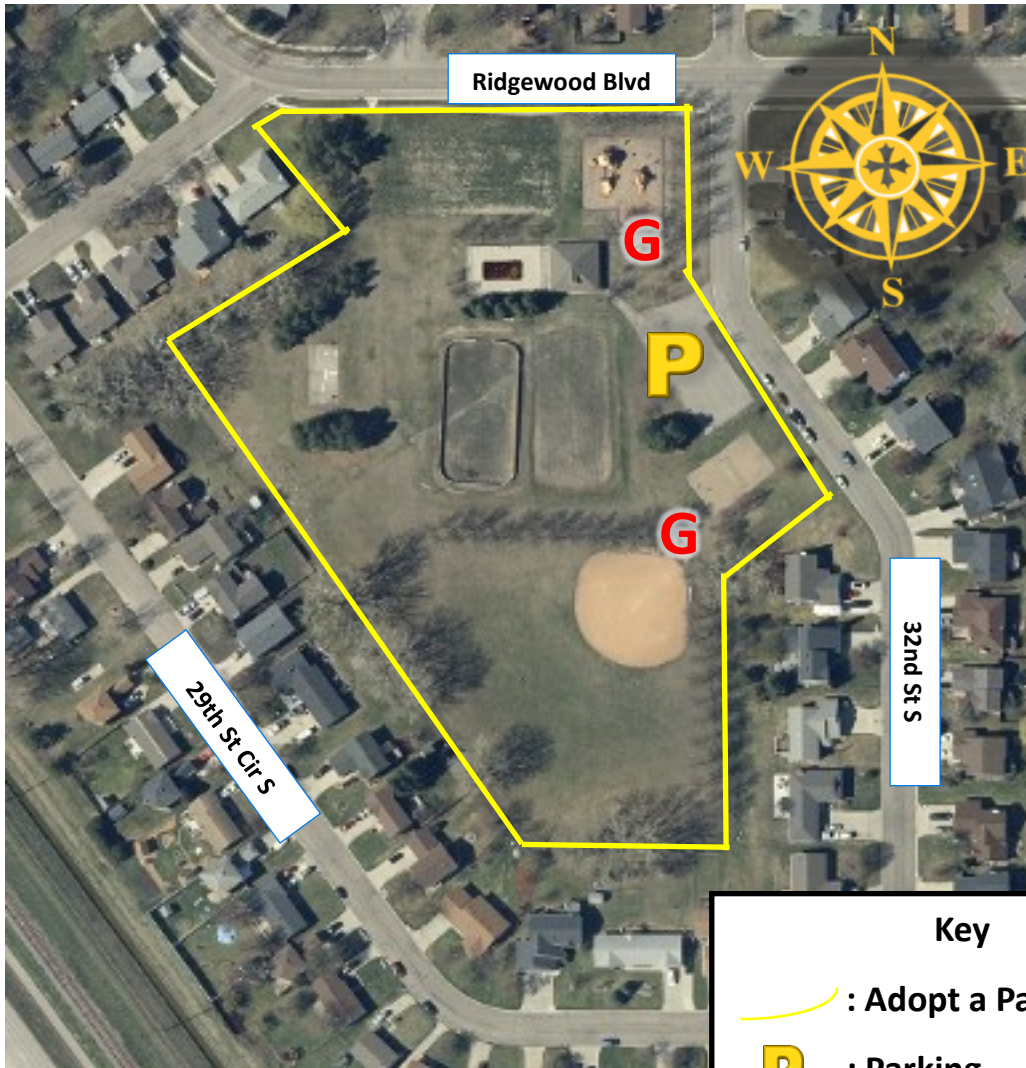

Parks and Recreation

1300 15th Ave N | Moorhead, MN 56560 | 218.299.5340

Adopt a Park: Ridgewood

Key	
	: Adopt a Park zone
	: Parking
	: Garbage Drop-off

Zone Details

The park is bordered by Ridgewood Blvd and 32nd St S with fencing and trees also serving as a border on the southern end.

Recommended Parking: Parking is available in the parking lot off of 32nd St S.

Adopted by:

Acres: 6.5

Garbage: Tied and placed inside the garbage cans in the park. Please notify Moorhead Parks and Recreation of location when complete with the clean up to have garbage bags picked up: parkandrec@moorheadmn.gov