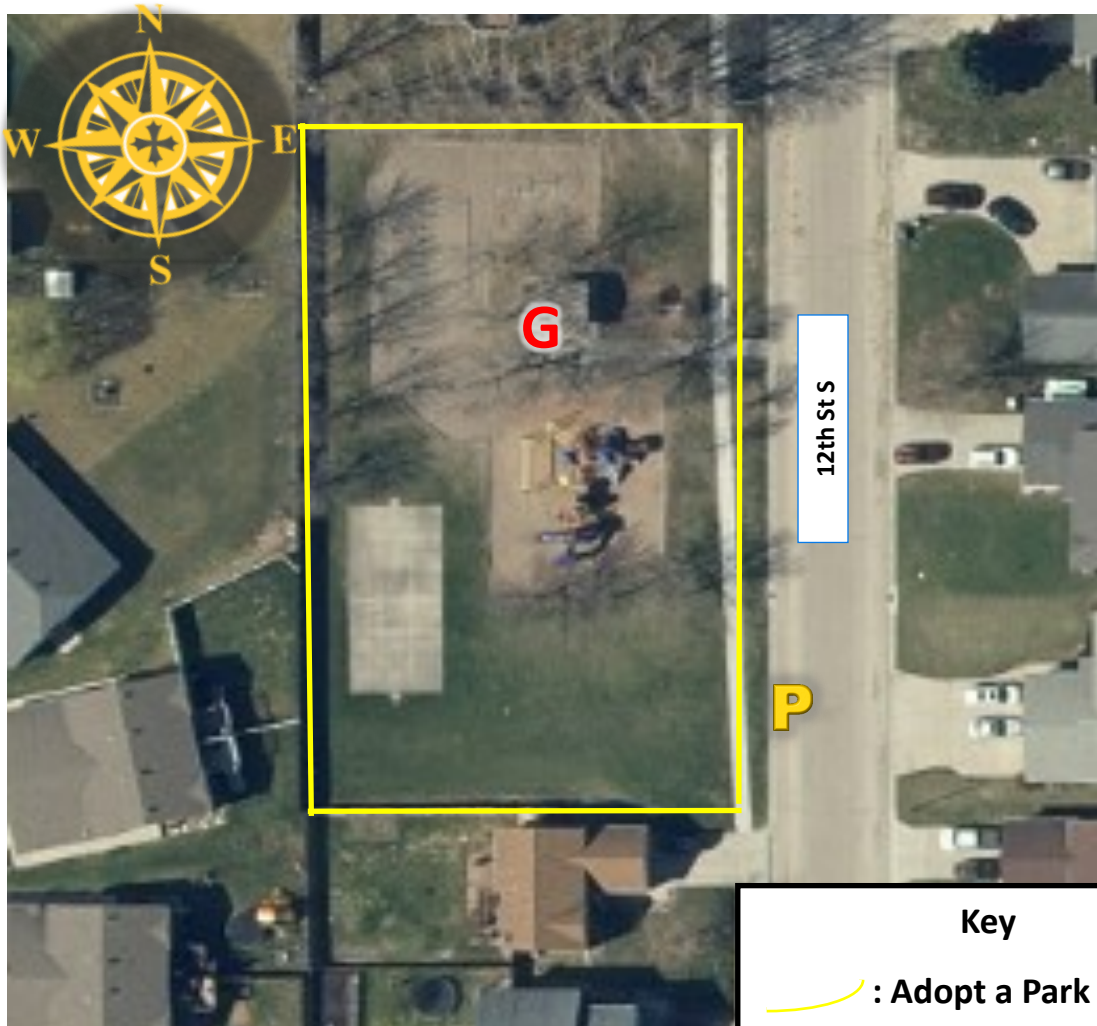

Parks and Recreation

1300 15th Ave N | Moorhead, MN 56560 | 218.299.5340

Adopt a Park: Belsly

Zone Details

The park is bordered by fencing and 12th St S.

Recommended Parking: Parking is available along 12th St S.

Adopted by:

Acres: .5

Garbage: Tied and placed inside the garbage cans in the park. Please notify Moorhead Parks and Recreation of location when complete with the clean up to have garbage bags picked up: parkandrec@moorheadmn.gov

Key	
	: Adopt a Park zone
	: Parking
	: Garbage Drop-off