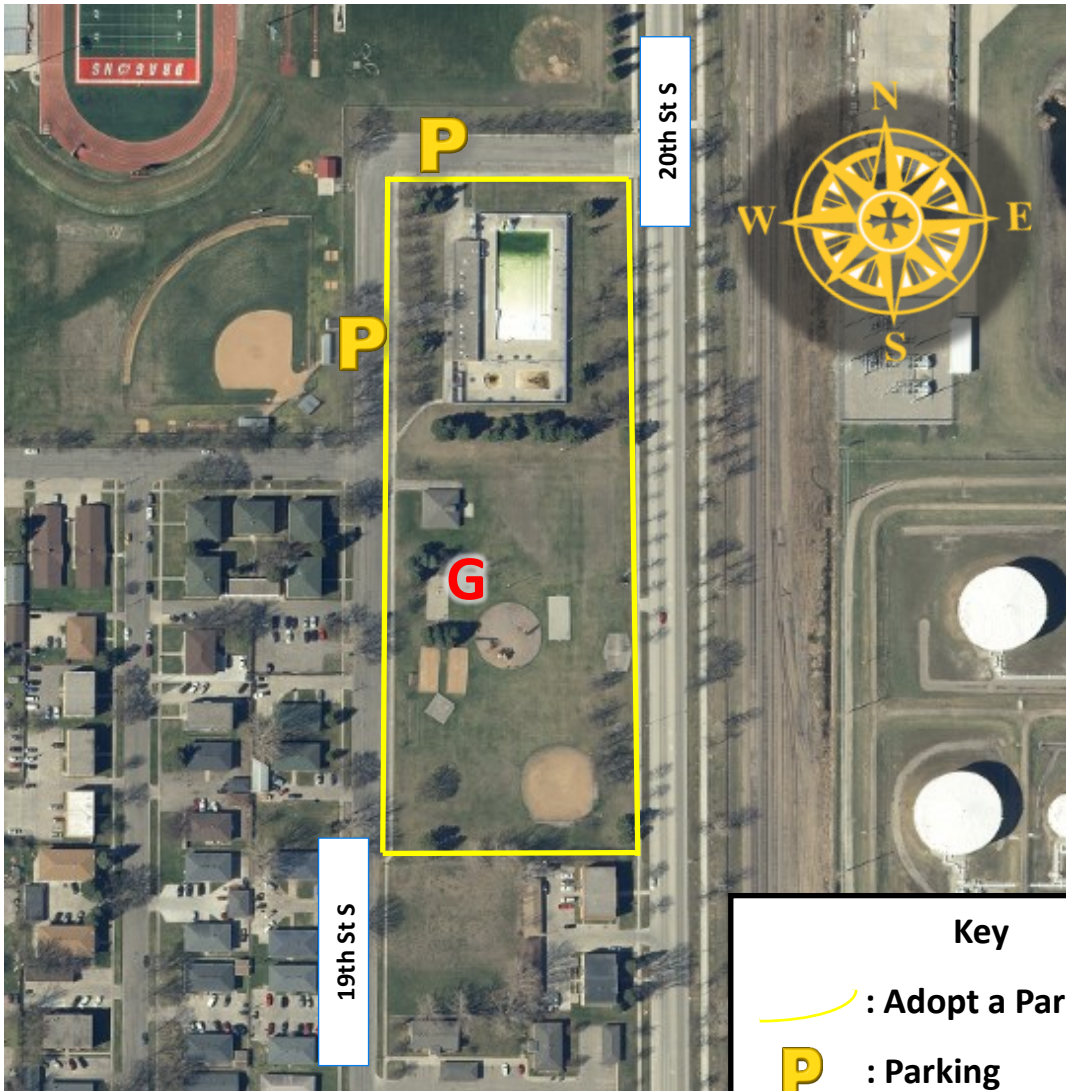

Parks and Recreation

1300 15th Ave N | Moorhead, MN 56560 | 218.299.5340

Adopt a Park: Romkey

Zone Details

The park is bordered by 19th and 20th St S with trees on its southern end.

Recommended Parking: Parking is available in parking lot along 19th St S.

Adopted by:

Acres: 7

Garbage: Tied and placed inside the garbage cans in the park. Please notify Moorhead Parks and Recreation of location when complete with the clean up to have garbage bags picked up: parkandrec@moorheadmn.gov

Key	
	: Adopt a Park zone
	: Parking
	: Garbage Drop-off