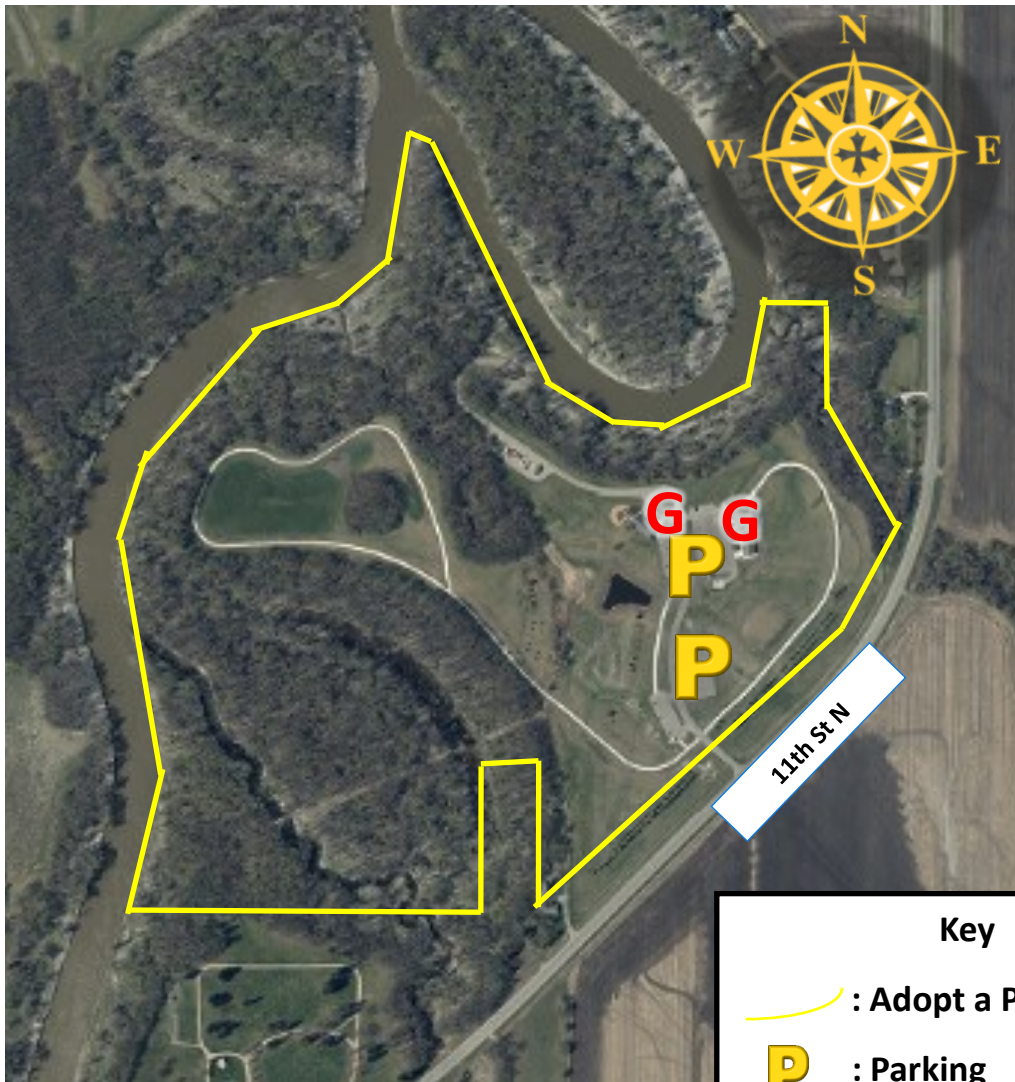

Parks and Recreation

1300 15th Ave N | Moorhead, MN 56560 | 218.299.5340

Adopt a Park: M.B. Johnson

Key	
	: Adopt a Park zone
	: Parking
	: Garbage Drop-off

Zone Details

The park is bordered by 11th St N and the Red River.

Recommended Parking: Parking is available in the parking lots upon entering the park.

Adopted by:

Acres: 110

Garbage: Tied and placed inside the garbage cans in the park. Please notify Moorhead Parks and Recreation of location when complete with the clean up to have garbage bags picked up: parkandrec@moorheadmn.gov