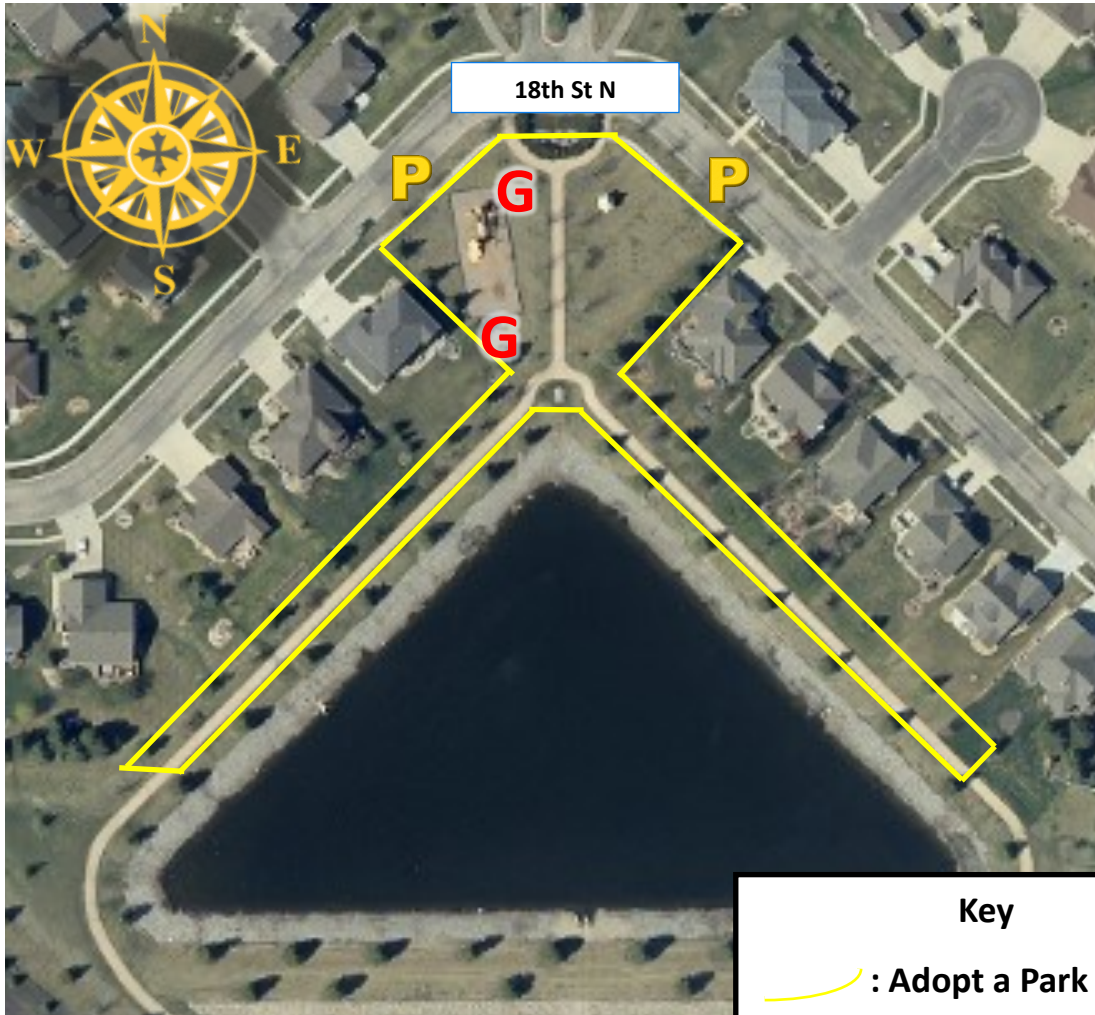

Zone Details

The park is bordered by Oakport St N and 51st Ave N with trees on its northernmost end.

Recommended Parking: Parking is available along Oakport St N.

Adopted by:

Acres: 1

Garbage: Tied and placed inside the garbage cans in the park. Please notify Moorhead Parks and Recreation of location when complete with the clean up to have garbage bags picked up: parkandrec@moorheadmn.gov

Parks and Recreation

1300 15th Ave N | Moorhead, MN 56560 | 218.299.5340

Adopt a Park: Evergreen Meadows

Key	
	: Adopt a Park zone
	: Parking
	: Garbage Drop-off

Zone Details

The park is bordered by 18th St N and has southern paths that have trees on either side.